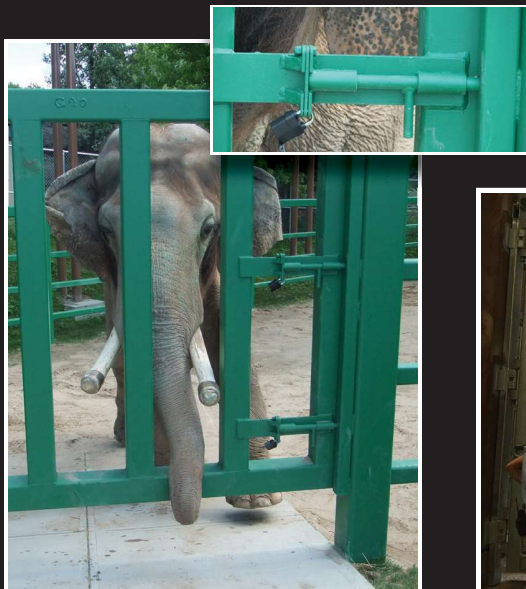

www.faunaresearch.com

For more information about TAMERS™, contact Mark MacNamara at faunaresearch@gmail.com

ELEPHANT TAMER™

- Suitable for all sizes of Elephants.
- Heavy duty construction.
- Easy access on both sides of animal for vet requirements.
- Smooth, quiet closing front and rear roller doors for easy enter/exit through Elephant TAMER™.
- Variable flow hydraulic pump (low decibel), can be used to quietly operate pen doors.
- Hydraulic roller doors with elephant proof tracking also available.
- Adjustable speed hydraulic valves.
- Modular design for quicker installation.
- Pre-hung roller gates can be installed rapidly on sloped floors and require no floor track. Exterior gates are insulated, sheathed with plate steel and sealed with weather stripping.

Options

- High capacity scales
- Belly band winch
- Custom units to fit your needs

Shown with hydraulic sliding door

Male elephant entering the TAMER™ in full musth.

Heavy-duty latches on the side.

Foot care being administered.

a) Elephant entering and leaving the TAMER™
b) Hydraulic slide door rollers.

Location: 5 acre elephant facility at the Albuquerque Zoo

Species: Elephant

Equipment: An Elephant TAMER™ with hydraulically controlled end-gates, uniquely flexible side walls, and multiple access doors.

Notes:

The herd is managed on a rotational system; no elephant stays in any one yard for more than 90 minutes during the day. The animals are trained throughout the day, including daily exercises sessions, body checks, foot care, and specialty training. The TAMER™ is located in the bull barn, and will be used primarily to facilitate safe management and health care of the bulls including blood draws, tusk trims, tail soaks, and foot maintenance.