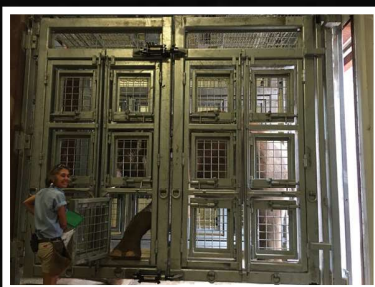

www.faunaresearch.com

For more information about TAMERS™, contact Mark MacNamara at faunaresearch@gmail.com

ELEPHANT TAMER™

- Suitable for all sizes of Elephants.
- Heavy duty construction.
- Easy access on both sides of animal for vet requirements.
- Smooth, quiet closing front and rear roller doors for easy enter/exit through Elephant TAMER™.
- Variable flow hydraulic pump (low decibel), can be used to quietly operate pen doors.
- Hydraulic roller doors with elephant proof tracking also available.
- Adjustable speed hydraulic valves.
- Modular design for quicker installation.
- Pre-hung roller gates can be installed rapidly on sloped floors and require no floor track. Exterior gates are insulated, sheathed with plate steel and sealed with weather stripping.

Options

- High capacity scales
- Belly band winch
- Custom units to fit your needs

Shown with hydraulic sliding door

Male elephant entering the TAMER™ in full musth.

Heavy-duty latches on the side.

Foot care being administered.

a) Elephant entering and leaving the TAMER™
b) Hydraulic slide door rollers.

Location: 5 acre elephant facility at the Albuquerque Zoo

Species: Elephant

Equipment: An Elephant TAMER™ with hydraulically controlled end-gates, uniquely flexible side walls, and multiple access doors.

Notes:

The herd is managed on a rotational system; no elephant stays in any one yard for more than 90 minutes during the day. The animals are trained throughout the day, including daily exercises sessions, body checks, foot care, and specialty training. The TAMER™ is located in the bull barn, and will be used primarily to facilitate safe management and health care of the bulls including blood draws, tusk trims, tail soaks, and foot maintenance.