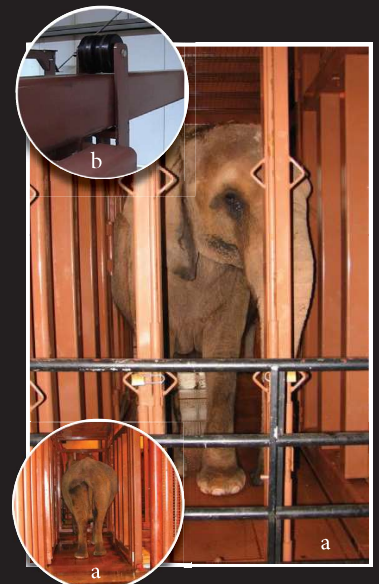

www.faunaresearch.com

For more information about TAMERS™, contact Mark MacNamara at faunaresearch@gmail.com

ELEPHANT TAMER™

- Suitable for all sizes of Elephants.
- Heavy duty construction.
- Easy access on both sides of animal for vet requirements.
- Smooth, quiet closing front and rear roller doors for easy enter/exit through Elephant TAMER™.
- Variable flow hydraulic pump (low decibel), can be used to quietly operate pen doors.
- Hydraulic roller doors with elephant proof tracking also available.
- Adjustable speed hydraulic valves.
- Modular design for quicker installation.
- Pre-hung roller gates can be installed rapidly on sloped floors and require no floor track. Exterior gates are insulated, sheathed with plate steel and sealed with weather stripping.

Options

- High capacity scales
- Belly band winch
- Custom units to fit your needs

Shown with hydraulic sliding door

Male elephant entering the TAMER™ in full musth.

Heavy-duty latches on the side.

Foot care being administered.

a) Elephant entering and leaving the TAMER™
b) Hydraulic slide door rollers.

Location: 5 acre elephant facility at the Albuquerque Zoo

Species: Elephant

Equipment: An Elephant TAMER™ with hydraulically controlled end-gates, uniquely flexible side walls, and multiple access doors.

Notes:

The herd is managed on a rotational system; no elephant stays in any one yard for more than 90 minutes during the day. The animals are trained throughout the day, including daily exercises sessions, body checks, foot care, and specialty training. The TAMER™ is located in the bull barn, and will be used primarily to facilitate safe management and health care of the bulls including blood draws, tusk trims, tail soaks, and foot maintenance.