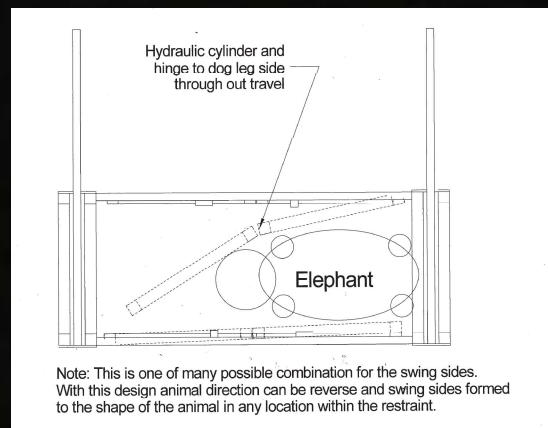

Options

- High capacity scales
- Belly band winch
- Custom units to fit your needs

Shown with hydraulic sliding door

Male elephant entering the TAMER™ in full musth.

Heavy-duty latches on the side.

Foot care being administered.

a) Elephant entering and leaving the TAMER™
b) Hydraulic slide door rollers.

Location: 5 acre elephant facility at the Albuquerque Zoo

Species: Elephant

Equipment: An Elephant TAMER™ with hydraulically controlled end-gates, uniquely flexible side walls, and multiple access doors.

Notes:

The herd is managed on a rotational system; no elephant stays in any one yard for more than 90 minutes during the day. The animals are trained throughout the day, including daily exercises sessions, body checks, foot care, and specialty training. The TAMER™ is located in the bull barn, and will be used primarily to facilitate safe management and health care of the bulls including blood draws, tusk trims, tail soaks, and foot maintenance.

Species: Elephants

Equipment: Elephant Hydraulic TAMER™ and electronic scale, installed in 2 1/2 days in August 2007

Notes:

The zoo's African elephant herd consists of 5 animals: 3 cows, a mature bull names Tuffy, and a bull calf born 3/19/08. Felix, the new elephant mom and her calf are weighed on a regular basis in the TAMER™. The TAMER™ is equipped with a steel diamond plate, slip resistant floors, heavy duty 30,000lb capacity load cells, and an electronic scale with a digital reader for quick and accurate weighing. Supervisor Mike McClure and elephant keeper Colleen Baird spend several hours a day training and desensitizing the mother and baby to be confined in the TAMER™ so general health care can be performed. This includes hoof trims and blood draws. The TAMER™ is also equipped with hydraulically operated front and back slide doors and two movable sides that can be adjusted to conform to each animals size and shape.